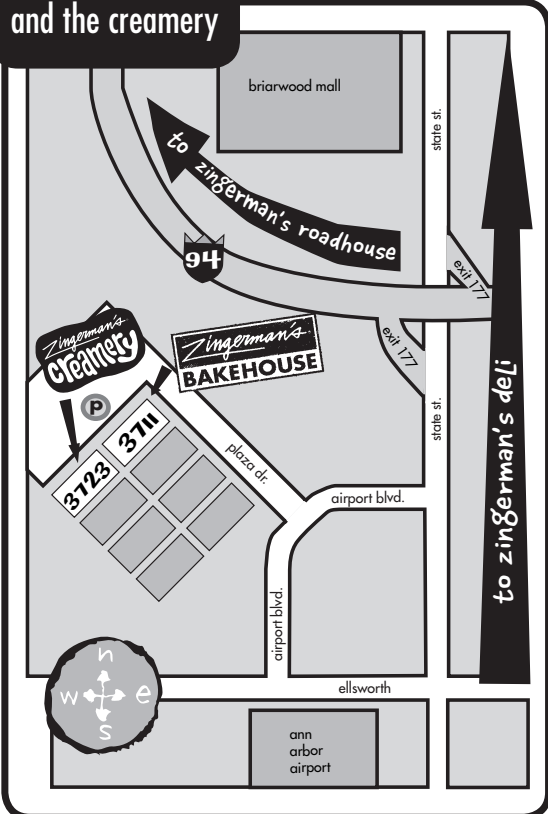

directions to the deli

directions to the roadhouse

directions to the bakehouse and the creamery

Zingerman's[®]
map to all that is zing!

**Map of Zingerman's
Community of Businesses**
www.zingermans.com

**n
w + e
s**
Ann Arbor, MI

M-16
N. Main St.

amtrak
Station

Pontiac Trail
Plymouth Rd.
Broadway Bridge
Maiden Lane

Fuller Park

Fuller St.

university of
michigan
hospital

734.663.
3400

Zingerman's
DELICATESSEN & Catering
422 Detroit St. • 734.663.DELI

Ellsworth

Plaza Dr.

Airport Blvd.

Exit
172

**Zingerman's
roadhouse**
2501 Jackson Ave. • 734.663.FOOD

I-94

Exit 175

Ann Arbor-Saline Road

Miller Ave.

Dexter Ave.

Jackson Ave.

W. Stadium Blvd.

N. Maple Rd.

S. Maple Rd.

W. Liberty St.

Seventh St.