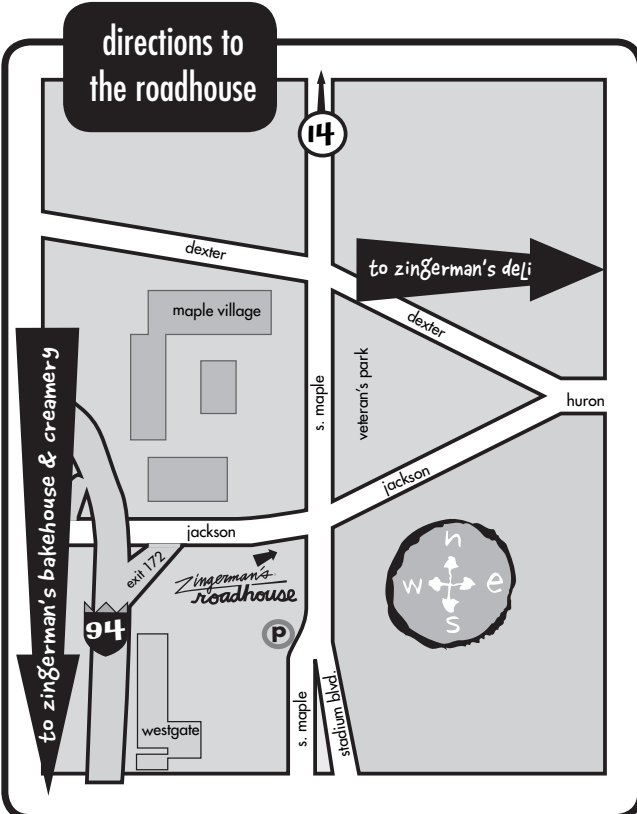

directions to the deli

directions to the roadhouse

directions to the bakehouse and the creamery

Zingerman's[®]
map to all that is zing!

**Map of Zingerman's
Community of Businesses**
www.zingermans.com

**n
w + e
s**
Ann Arbor, MI

M-16
N. Main St.

amtrak
Station

Pontiac Trail
Plymouth Rd.
Broadway Bridge
Maiden Lane

Fuller Park

Fuller St.

university of
michigan
hospital

734.663.
3400

Zingerman's
DELICATESSEN & Catering
422 Detroit St. • 734.663.DELI

Ellsworth

Plaza Dr.

Airport Blvd.

Exit
172

**Zingerman's
roadhouse**
2501 Jackson Ave. • 734.663.FOOD

I-94

Exit 175

Ann Arbor-Saline Road

Miller Ave.

Dexter Ave.

Jackson Ave.

W. Stadium Blvd.

N. Maple Rd.

S. Maple Rd.

W. Liberty St.

Seventh St.