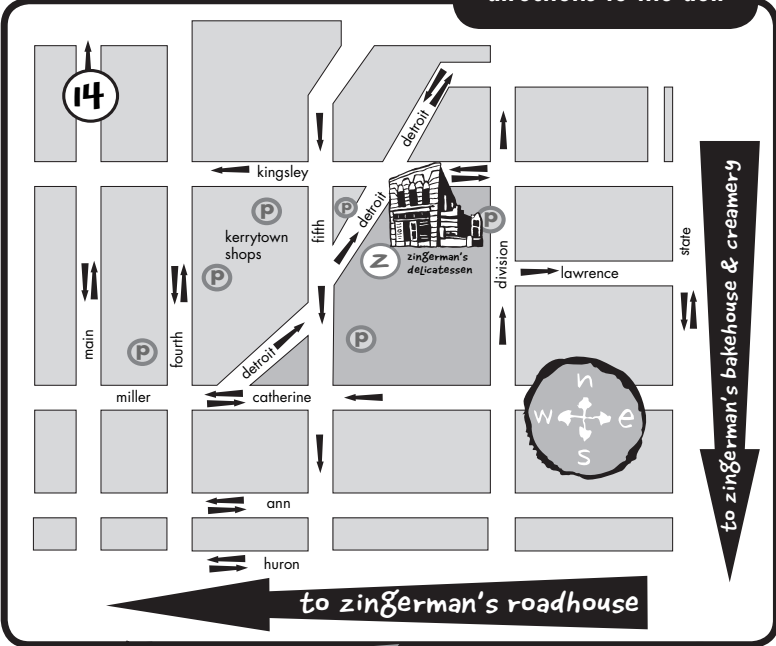

directions to the deli

directions to the roadhouse

directions to the bakehouse and the creamery

Zingerman's[®]
map to all that is zing!

**Map of Zingerman's
Community of Businesses**
www.zingermans.com

**n
w + e
s**
Ann Arbor, MI

M-16
N. Main St.

amtrak
Station

Pontiac Trail
Plymouth Rd.
Broadway Bridge
Maiden Lane

Fuller Park

Fuller St.

university of
michigan
hospital

734.663.
3400

Zingerman's
DELICATESSEN & Catering
422 Detroit St. • 734.663.DELI

Ellsworth

Plaza Dr.

Airport Blvd.

Exit
172

**Zingerman's
roadhouse**
2501 Jackson Ave. • 734.663.FOOD

I-94

Exit 175

Ann Arbor-Saline Road

Miller Ave.

Dexter Ave.

Jackson Ave.

W. Stadium Blvd.

N. Maple Rd.

S. Maple Rd.

W. Liberty St.

Seventh St.