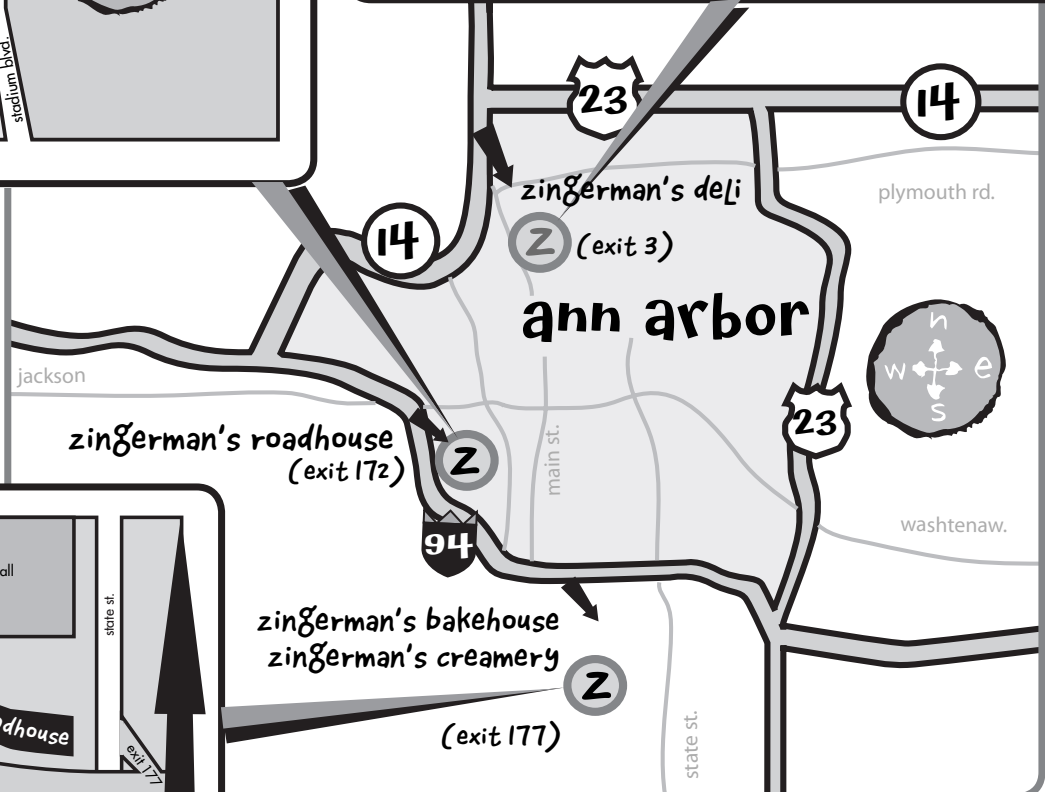

directions to the deli

directions to the roadhouse

directions to the bakehouse and the creamery

Zingerman's[®]
map to all that is zing!

**Map of Zingerman's
Community of Businesses**
www.zingermans.com

**n
w + e
s**
Ann Arbor, MI

M-16
N. Main St.

amtrak
Station

Pontiac Trail
Plymouth Rd.
Broadway Bridge
Maiden Lane

Fuller Park

Fuller St.

university of
michigan
hospital

734.663.
3400

Zingerman's
DELICATESSEN & Catering
422 Detroit St. • 734.663.DELI

Ellsworth

Plaza Dr.

Airport Blvd.

Exit
172

**Zingerman's
roadhouse**
2501 Jackson Ave. • 734.663.FOOD

I-94

Exit 175

Ann Arbor-Saline Road

Miller Ave.

Dexter Ave.

Jackson Ave.

W. Stadium Blvd.

N. Maple Rd.

S. Maple Rd.

W. Liberty St.

Seventh St.