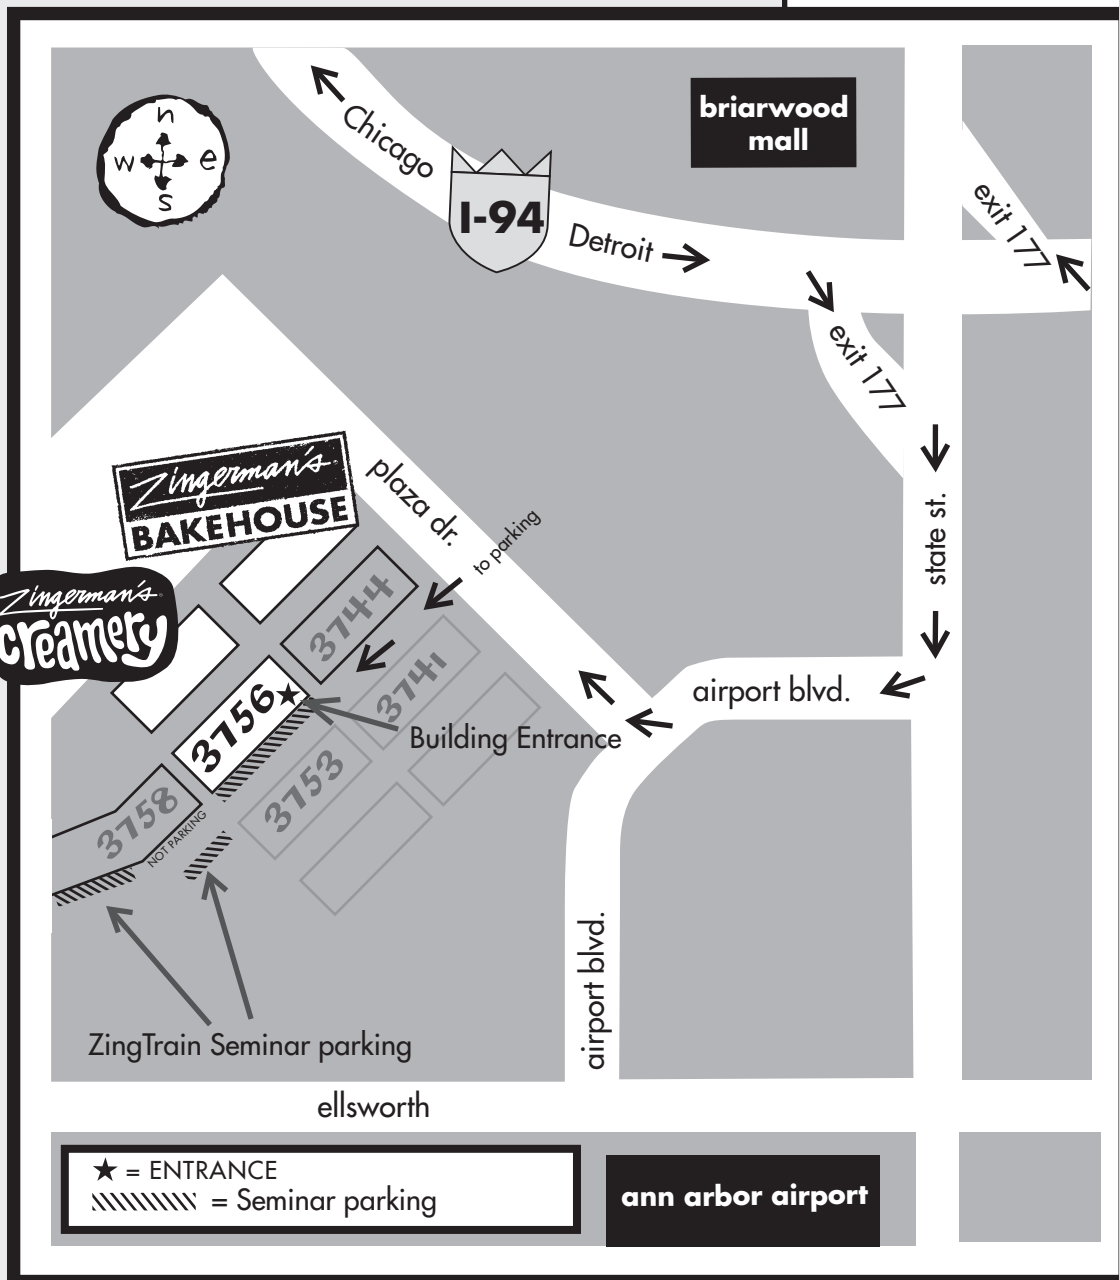

ZingTRAIN

Seminar map & parking

3756 Plaza Drive, Ann Arbor, MI 48108

Directions from I-94

- Take Exit 177
- Go South on State Street
- Turn Right on Airport Blvd.
- Turn Right on Plaza Dr.
- Turn Left on the third street
- Arrive at 3756 Plaza Drive